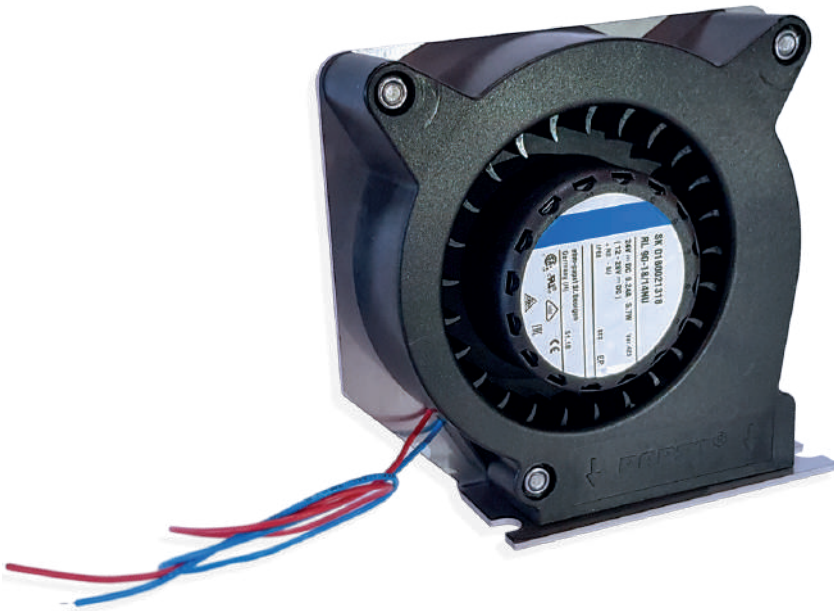

### *Circular electric extractor fan for Lucernario aerante*

#### Product description

Electric extractor fan 24V powered, which can be installed in correspondence with an air intake of a Lucernario aerante for the pulling out of air from inside to outside.

### Electrical operating data

Voltage	24 V
Power supply type	DC
Energy consumption	5.7 W
Power consumption	240 mA

Data provided by the manufacturer